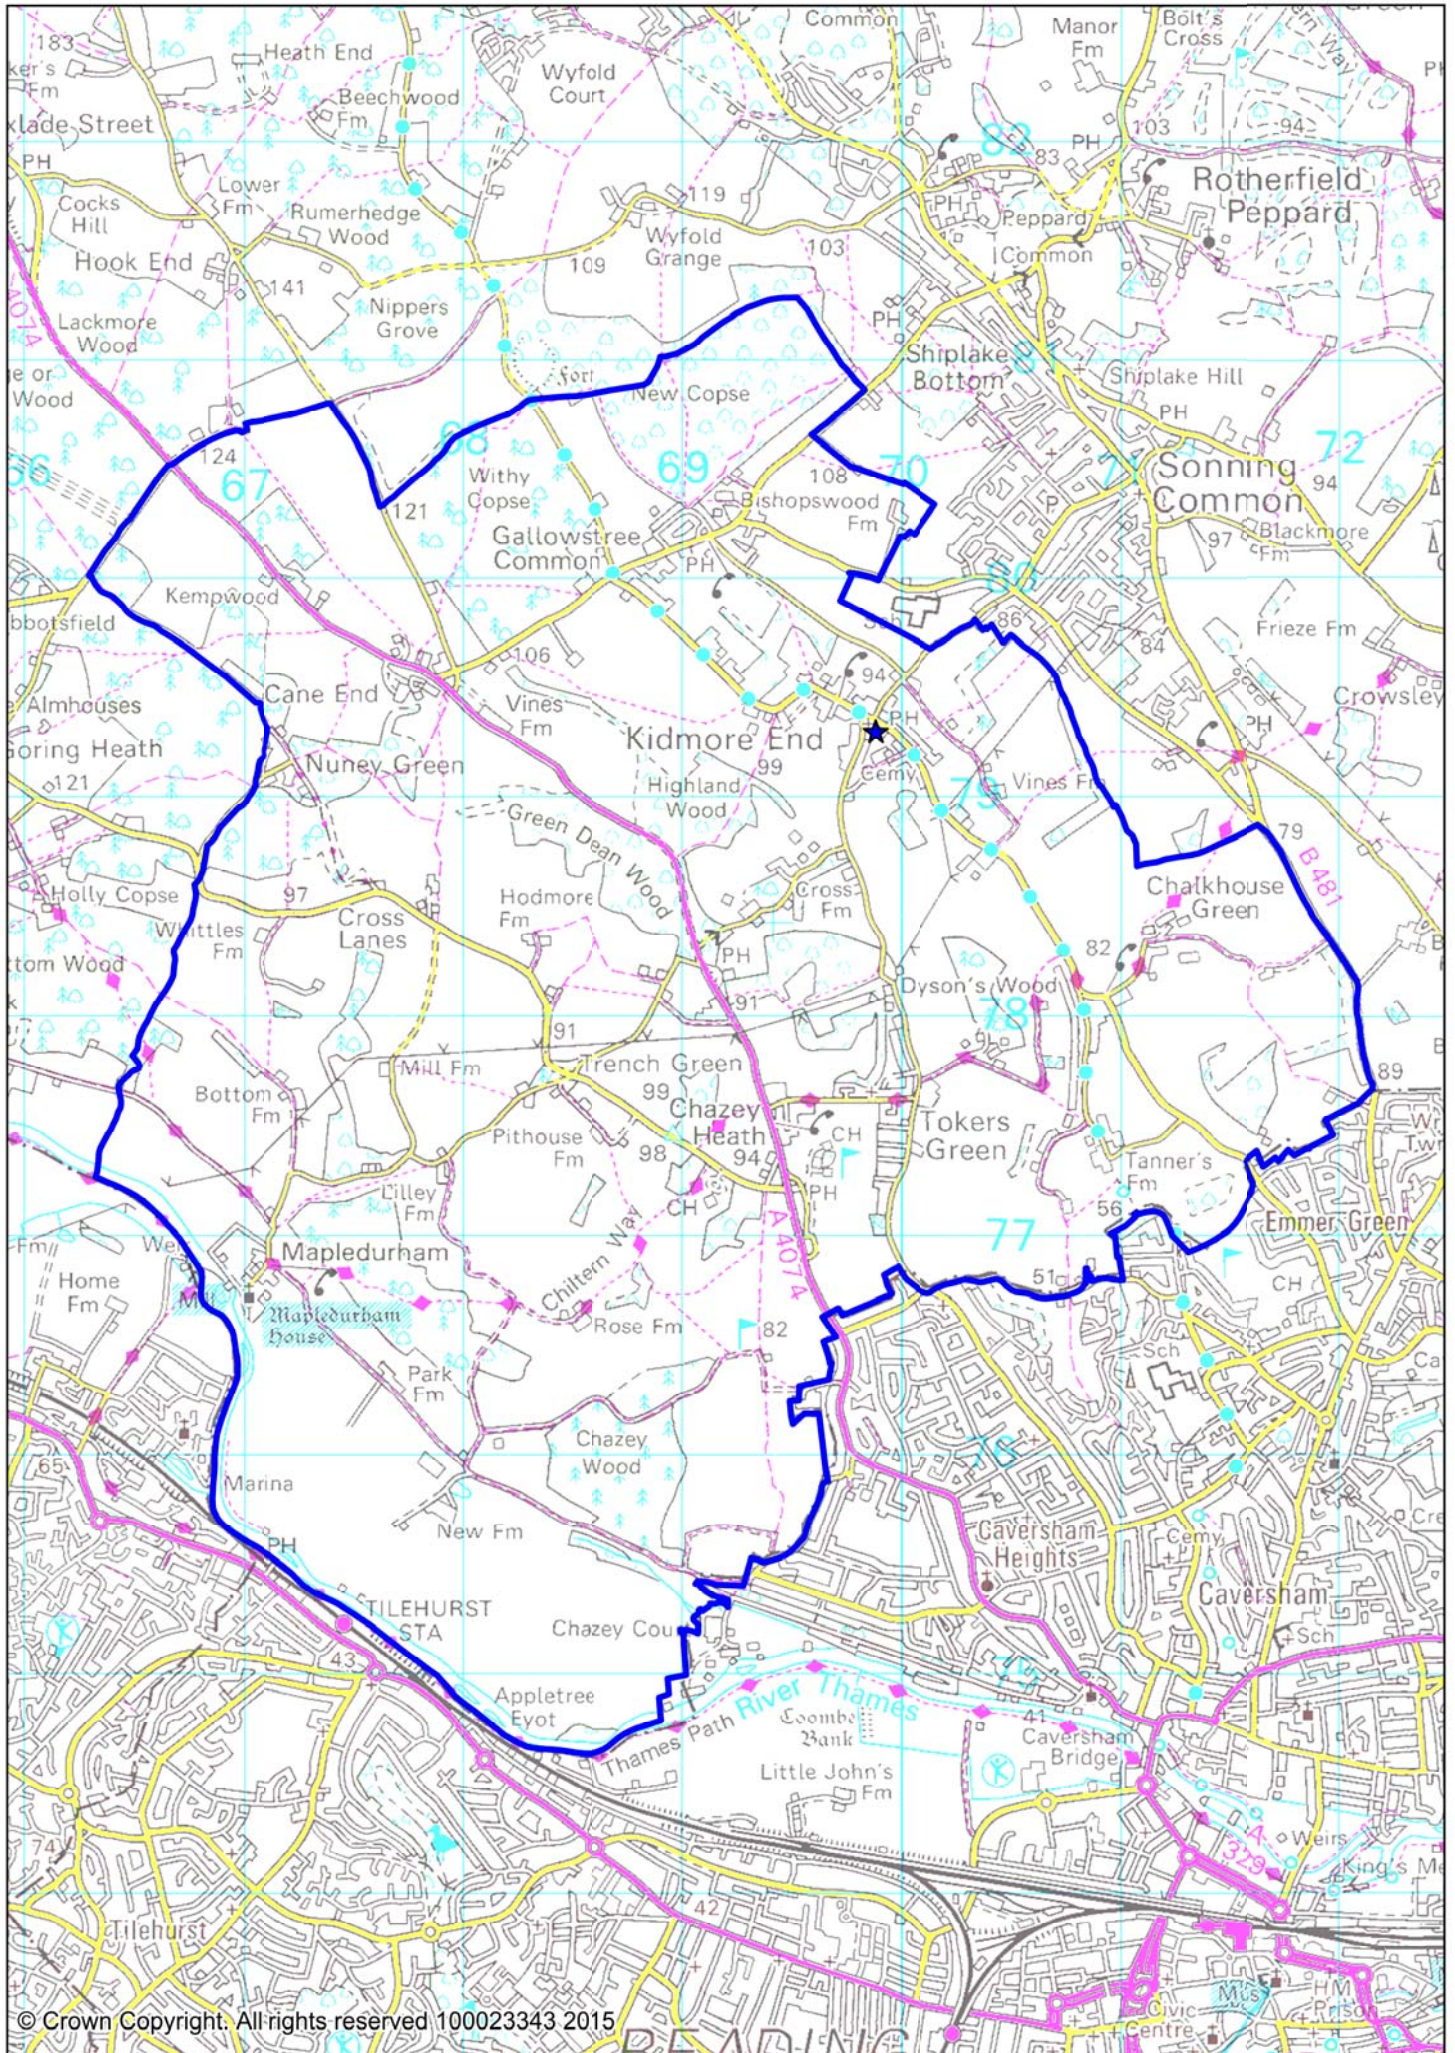

Location and agreed catchment area of Kidmore End CE Primary School

APPENDIX 1

Addresses which are in the Civil Parishes of Kidmore End or Mapledurham but are **not** in the 'agreed catchment area' of Kidmore End CE Primary School

Sonning Common Civil Parish

Bishopswood Farm, Reades Lane, Gallowstree Common, Reading, RG4 9DR

Holly House, Gallowstree Common Road, Gallowstree Common, Reading, RG4 9DG

Holly House, Horsepond Road, Gallowstree Common, Reading, RG4 9BX